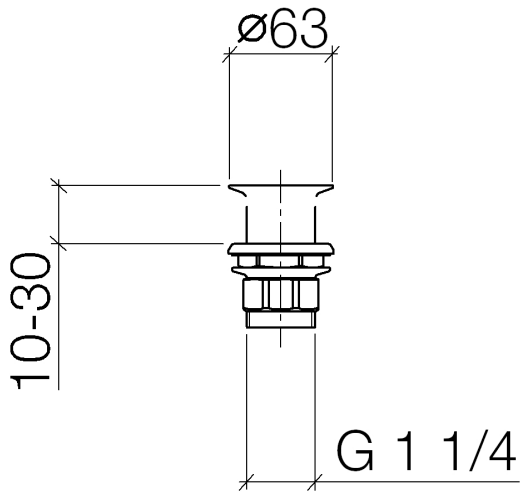

10 110 970

Fits: IMO, LULU, MADISON, MEM, TARA,
CL.1, LISSÉ, VAIA, META, CYO

	Brushed Dark Platinum	10 110 970-99
	Chrome	10 110 970-00
	Brushed Platinum	10 110 970-06
	Platinum	10 110 970-08
	Durabrand (23kt Gold)	10 110 970-09
	Dark Chrome	10 110 970-19
	Light Gold	10 110 970-26
	Brushed Light Gold	10 110 970-27
	Brushed Durabrand (23kt Gold)	10 110 970-28
	Matte Black	10 110 970-33
	Brushed Bronze	10 110 970-42
	Brushed Champagne (22kt Gold)	10 110 970-46
	Champagne (22kt Gold)	10 110 970-47
	Brushed Chrome	10 110 970-93

Grated waste 1 1/4" - Brushed Dark Platinum

IMO

10 110 970

Only suitable for sinks without an overflow.

10 110 970

10 110 970

Parts for other finishes can be found here: [Chrome](#)

Spare parts list

No.	Item Number	Name	Quantity used	Delivery time
1	09 11 01 025-99	cup	1	30
2	09 14 05 039 90	seal	1	2
3	09 14 03 025 90	seal	1	2
4	09 23 10 017 90	nut	1	2
5	09 23 10 020-99	nut	1	30