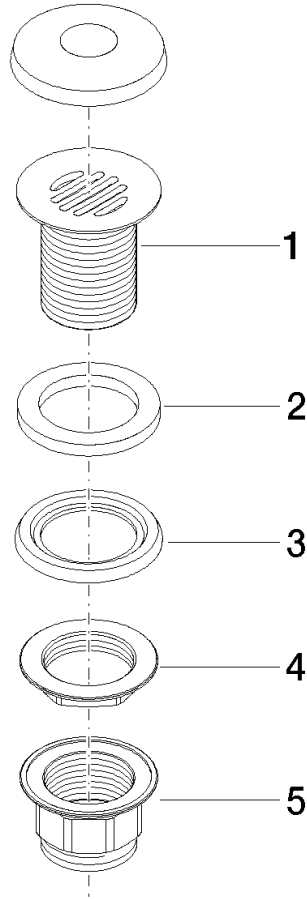

10 110 970

Fits: IMO, LULU, MADISON, MEM, TARA,
CL.1, LISSÉ, VAIA, META, CYO

	Brushed Dark Platinum	10 110 970-99
	Chrome	10 110 970-00
	Brushed Platinum	10 110 970-06
	Platinum	10 110 970-08
	Durabrand (23kt Gold)	10 110 970-09
	Dark Chrome	10 110 970-19
	Light Gold	10 110 970-26
	Brushed Light Gold	10 110 970-27
	Brushed Durabrand (23kt Gold)	10 110 970-28
	Matte Black	10 110 970-33
	Brushed Bronze	10 110 970-42
	Brushed Champagne (22kt Gold)	10 110 970-46
	Champagne (22kt Gold)	10 110 970-47
	Brushed Chrome	10 110 970-93

Grated waste 1 1/4" - Brushed Dark Platinum

IMO

10 110 970

Only suitable for sinks without an overflow.

10 110 970

10 110 970

Parts for other finishes can be found here: [Chrome](#)

Spare parts list

No.	Item Number	Name	Quantity used	Delivery time
1	09 11 01 025-99	cup	1	30
2	09 14 05 039 90	seal	1	2
3	09 14 03 025 90	seal	1	2
4	09 23 10 017 90	nut	1	2
5	09 23 10 020-99	nut	1	30